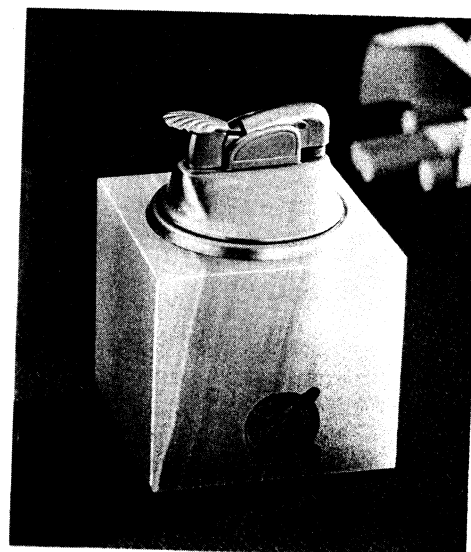

101 - 102 - 103 - LIGHTER — SQUARE